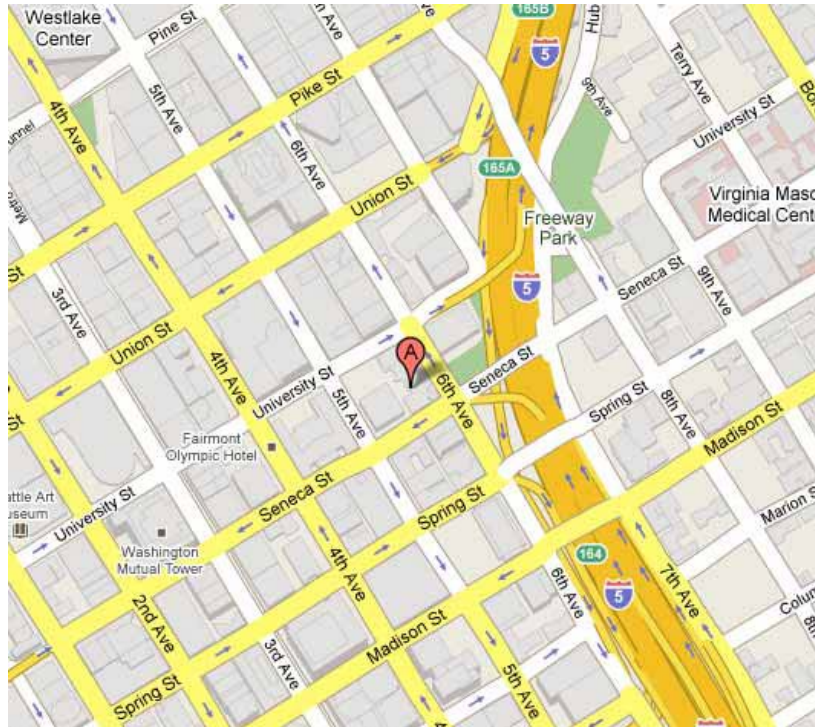

The Alaskan Way Viaduct Central Waterfront Working Group meeting on May 19 from 4 – 6 p.m. will be held at the following location:

Plymouth Congregational Church, Hildebrand Hall
1217 Sixth Ave., Seattle, WA

Available parking:

Republic Parking

- Seneca and Sixth Avenue

Hilton Hotel garage

- Sixth Avenue between Union and University

Street parking is also available around Plymouth.