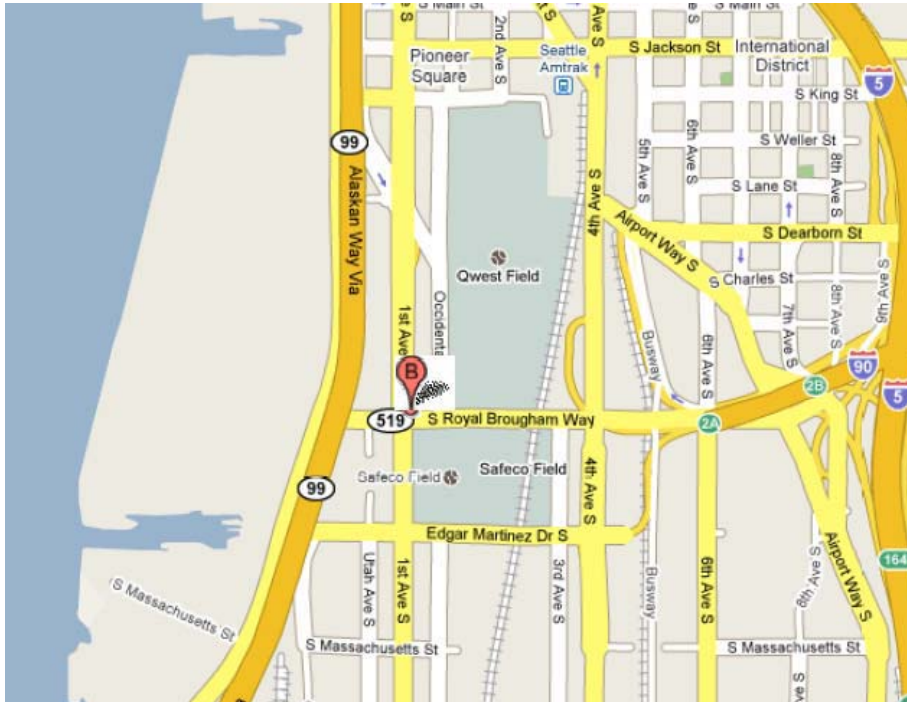

The Alaskan Way Viaduct South Portal Working Group meeting on May 6 from 4 – 6 p.m. will be held at the following location:

Silver Cloud Inn, Avenue One Ballroom
1046 First Ave. S., Seattle, WA

Metro Access:

- Entrance only for northbound traffic off of First Avenue S.

Qwest Field Event Parking Garage

- S. Royal Brougham Way between First Avenue S. and Fourth Avenue S.

Street parking is also available around the Silver Cloud Inn.