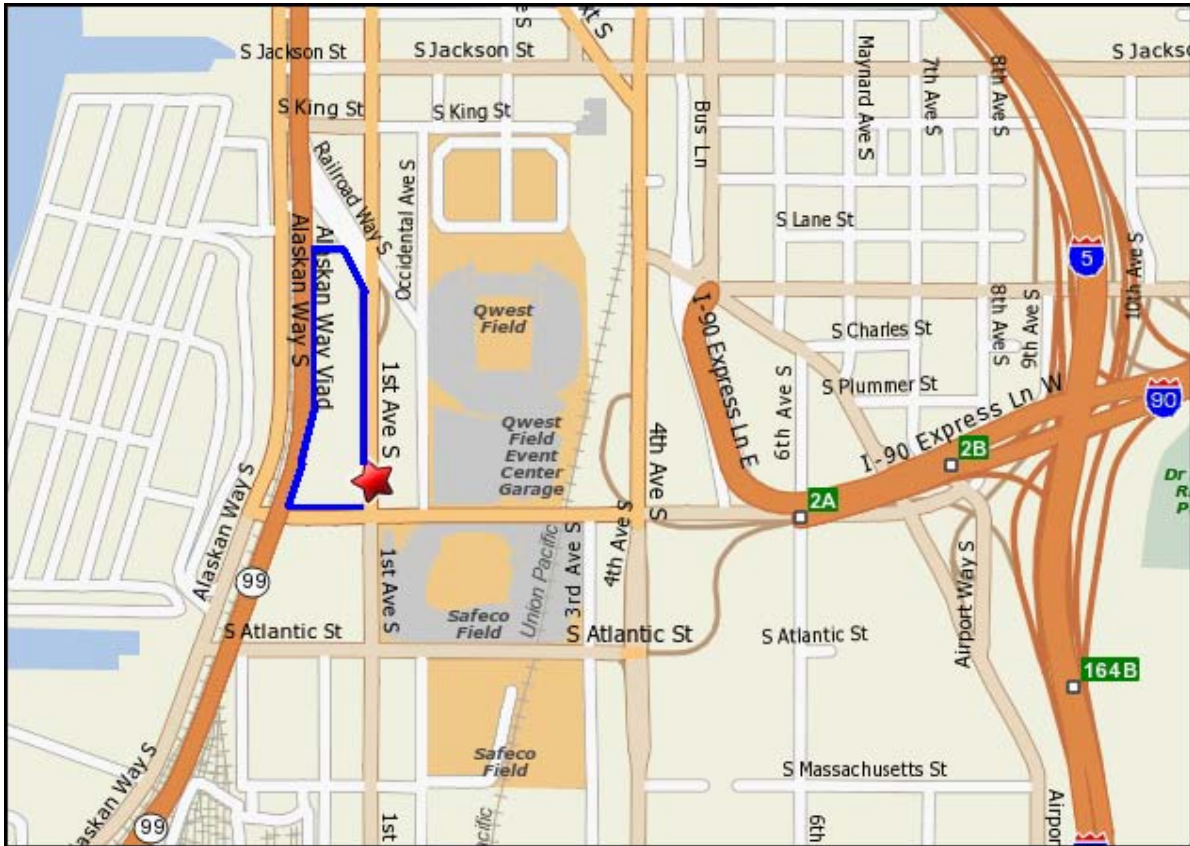

Please Join Us – NO TUNNEL RALLY!

Directions to the No Tunnel Rally - Saturday October 24, 2009 9:00 AM

The rally will be by the WSDOT WOSCA property (boundary shown in blue). It is located west of Qwest Field between First Avenue S. and the Alaskan Way Viaduct and S. Royal Brougham Way and S. Dearborn Street; kitty-corner to Safeco Field. Driving directions are as follows:

From northbound and southbound I-5

- **Northbound:** Merge onto I-90 West via exit 164B toward Fourth Avenue S.
- **Southbound:** Take exit 164 toward Fourth Avenue S.
- Take the exit toward Qwest Field/City Center.
- Turn left onto Fourth Avenue S.
- Turn left onto S. Jackson Street.
- Turn left onto First Avenue S.
- Drive approximately two blocks to the entrance of the property.

Any questions – contact

Elizabeth Campbell
SCAT (Seattle Citizens Against the Tunnel)
206-769-8459
(leave message if I am unavailable - will call you back)
www.scatnow.com

Parking is available in the Diamond lot in the southeast section of the WOSCA property. Access to the lot is available from First Avenue S., OR, park on nearby streets, under the Viaduct!!