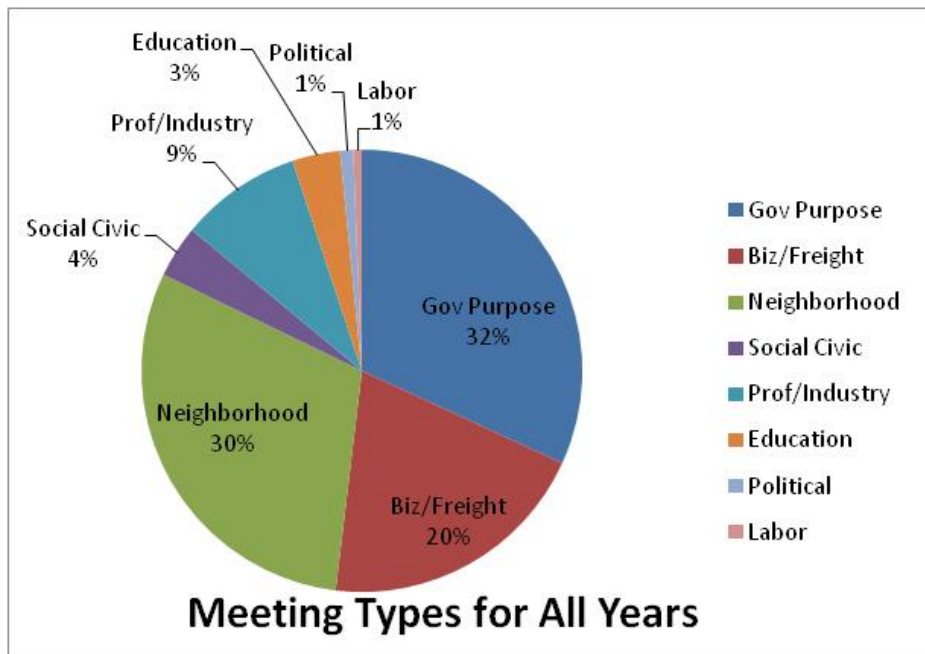

WASHINGTON STATE DEPARTMENT OF TRANSPORTATION
PUBLIC MEETINGS HELD FROM 2001 TO 2011

(MEETING TYPE BASED ON TARGETED PARTICIPANT'S INTEREST)

MEETINGS FOR YEARS
2011 TO 2009
SORTED BY TYPE OF
PARTICIPANT