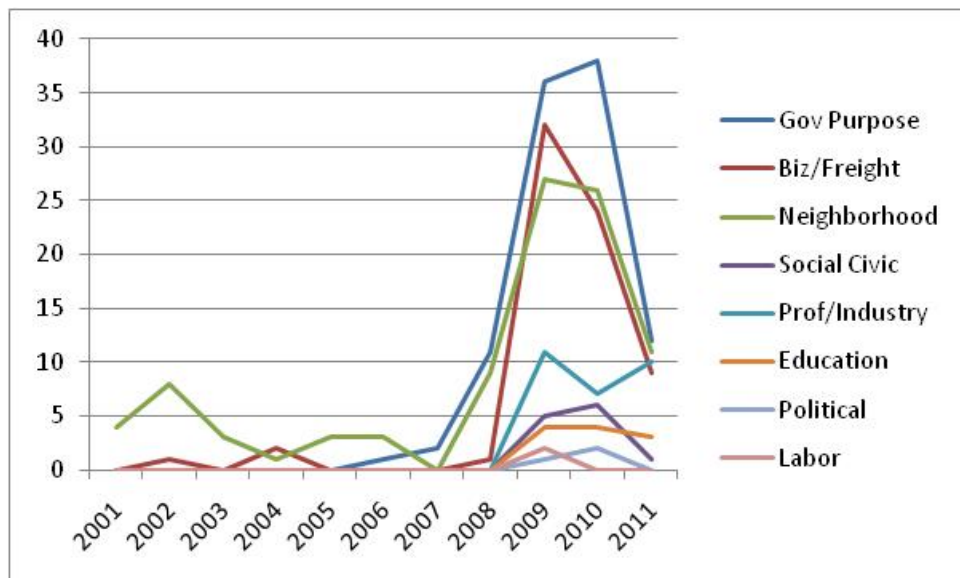

WASHINGTON STATE DEPARTMENT OF TRANSPORTATION
PUBLIC MEETINGS HELD FROM 2001 TO 2011

(MEETING TYPE BASED ON TARGETED PARTICIPANT'S INTEREST)

MEETINGS FOR YEARS
2011 TO 2009
SORTED BY TYPE OF
PARTICIPANT