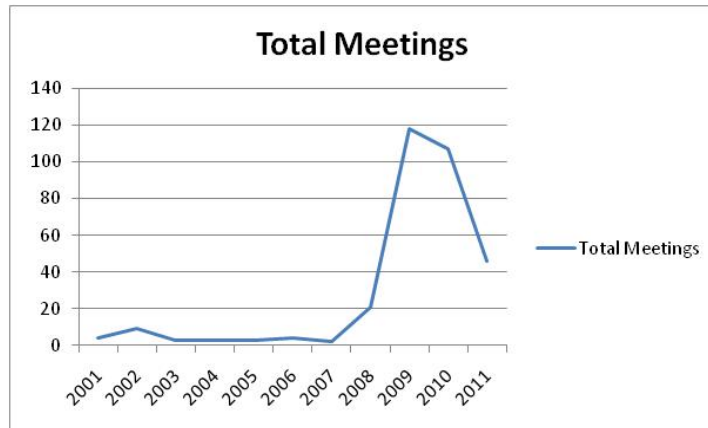

WASHINGTON STATE DEPARTMENT OF TRANSPORTATION
PUBLIC MEETINGS HELD FROM 2001 TO 2011

(MEETING TYPE BASED ON TARGETED PARTICIPANT'S INTEREST)

MEETINGS FOR YEARS
2011 TO 2009
SORTED BY TYPE OF
PARTICIPANT